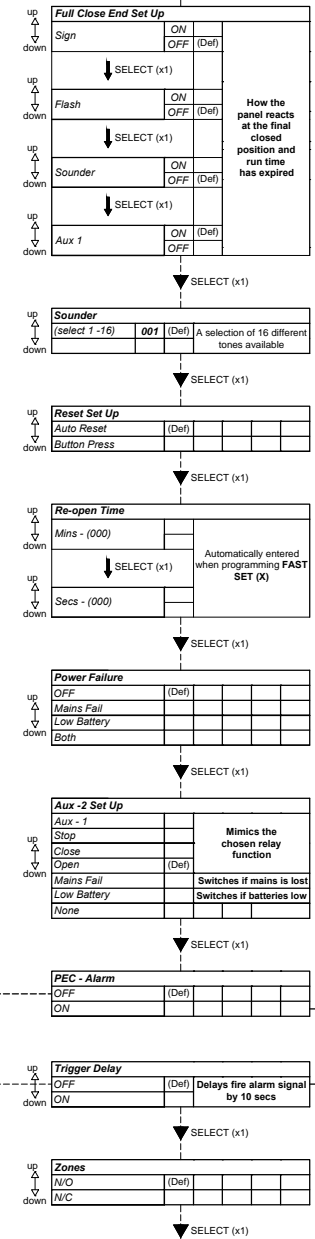

Title		
FDCP 03 Edit All menu - FAST SET 1		
Date	01/08/2021	
Drawn by	DE	
Chk'd by	AP	
Drq #	FDCP 03 - Edit all - FAST SET 1	

ELLARD
 Roundthorne Industrial Estate
 Ellard House, Floats Road
 Wythenshawe, Manchester
 M23 9WB
 Tel: 0161 945 4561, e-mail: technical@ellard.co.uk

FAST SET 1

SHOWN IN THE MENU BUT PHOTOCELL IS IGNORED IN FAST SET 1

EXIT PROGRAMMING

Re-open Time
Mins - (000) Not displayed if function is OFF