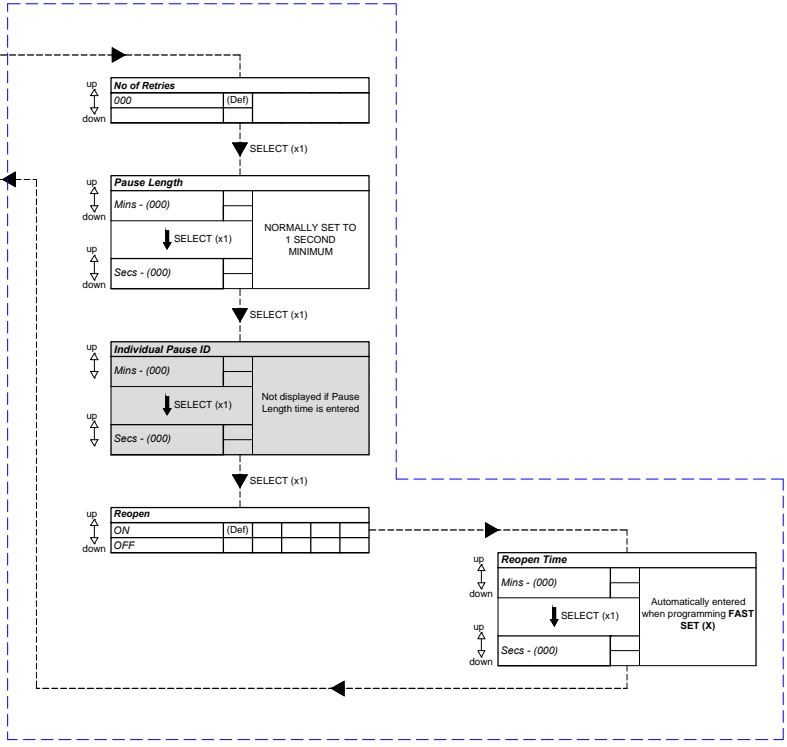

Title		
FDCP 03 Edit All menu - FAST SET 1		
Date	01/08/2021	
Drawn by	DE	
Chk'd by	AP	
Drq #	FDCP 03 - Edit all - FAST SET 1	

ELLARD
 Roundthorne Industrial Estate
 Ellard House, Floats Road
 Wythenshawe, Manchester
 M23 9WB
 Tel: 0161 945 4561, e-mail: technical@ellard.co.uk

FAST SET 1

SHOWN IN THE MENU BUT PHOTOCELL IS IGNORED IN FAST SET 1

EXIT PROGRAMMING

Re-open Time
Mins - (000) Not displayed if function is OFF