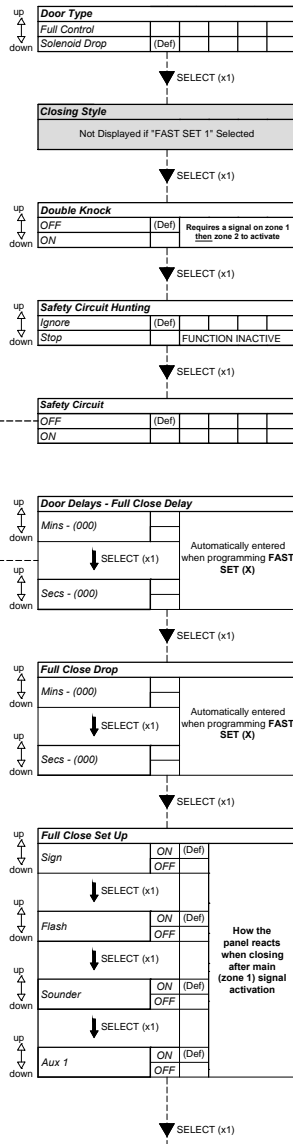

Title		
FDCP 03 Edit All menu - FAST SET 1		
Date	01/08/2021	
Drawn by	DE	
Chk'd by	AP	
Drq #	FDCP 03 - Edit all - FAST SET 1	

ELLARD
 Roundthorne Industrial Estate
 Ellard House, Floats Road
 Wythenshawe, Manchester
 M23 9WB
 Tel: 0161 945 4561, e-mail: technical@ellard.co.uk

FAST SET 1

SHOWN IN THE MENU BUT PHOTOCELL IS IGNORED IN FAST SET 1

EXIT PROGRAMMING

Re-open Time
Mins - (000) Not displayed if function is OFF