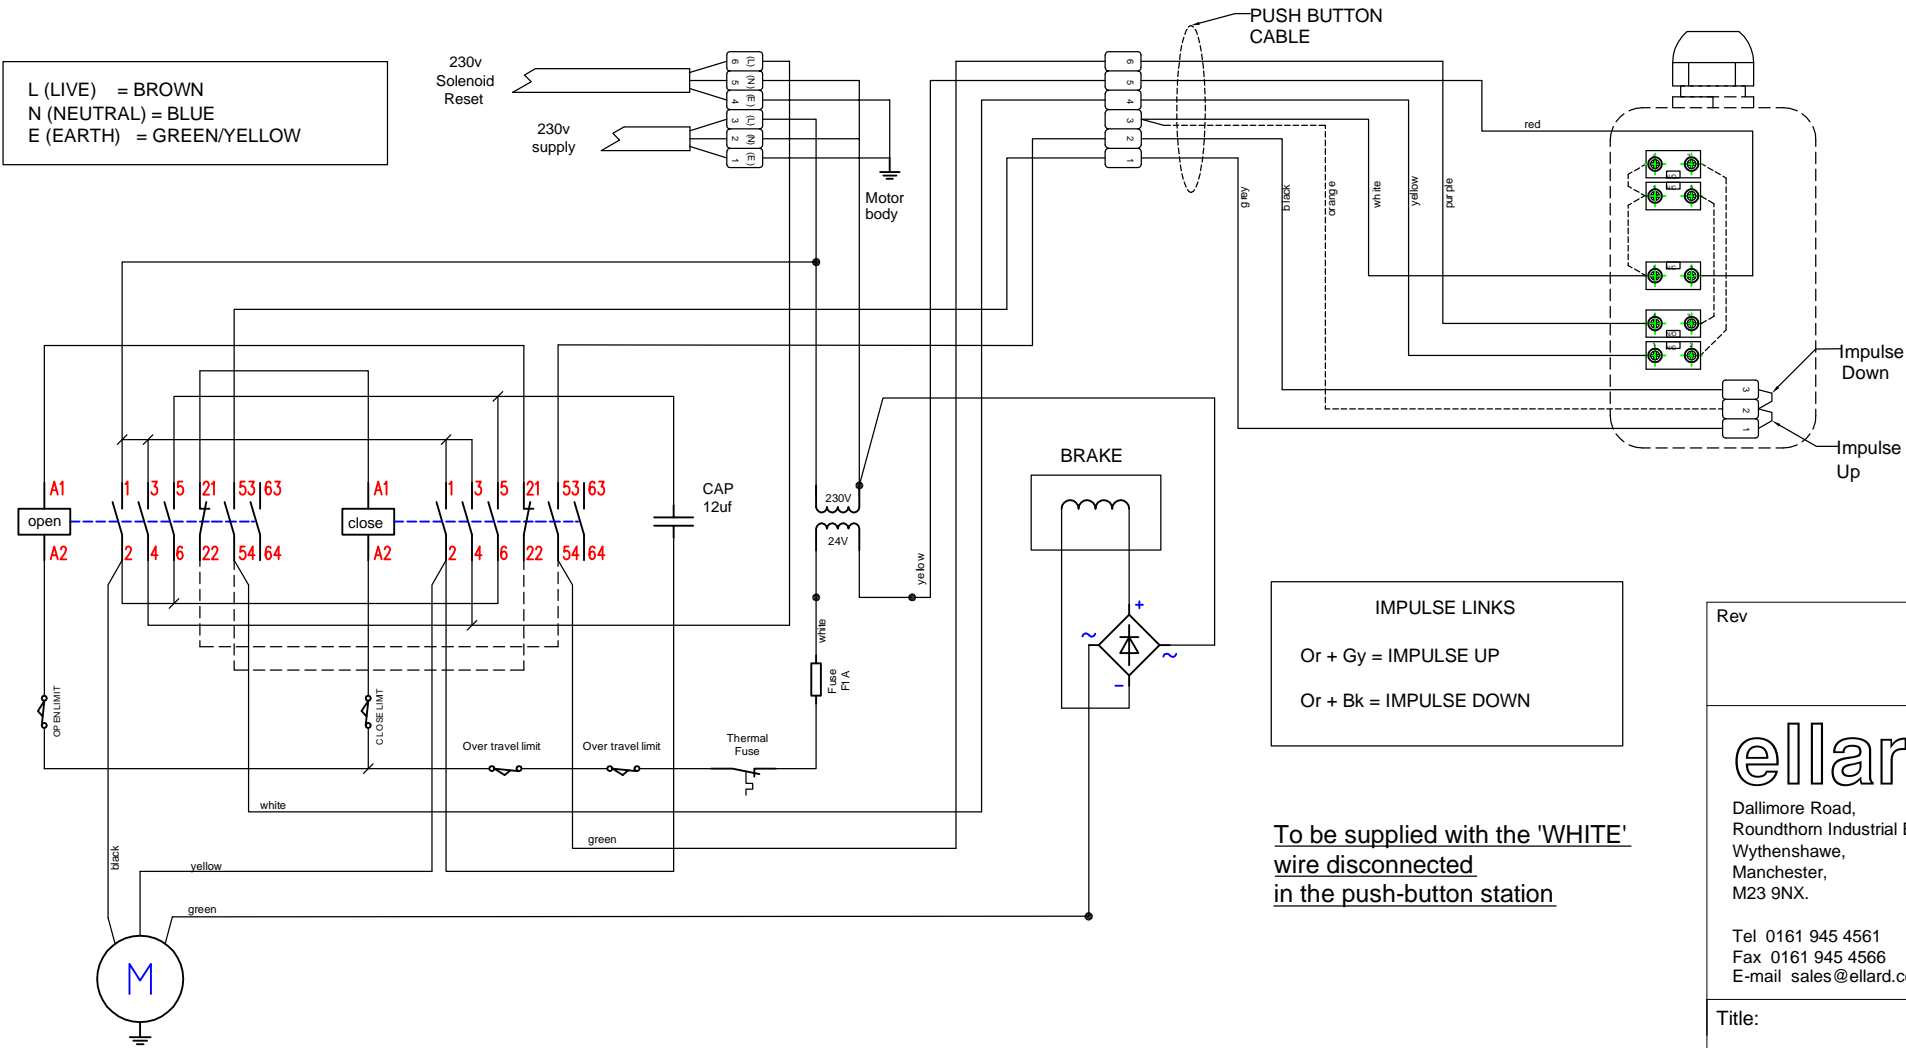

L (LIVE) = BROWN  
 N (NEUTRAL) = BLUE  
 E (EARTH) = GREEN/YELLOW

IMPULSE LINKS  
 Or + Gy = IMPULSE UP  
 Or + Bk = IMPULSE DOWN

To be supplied with the 'WHITE' wire disconnected in the push-button station