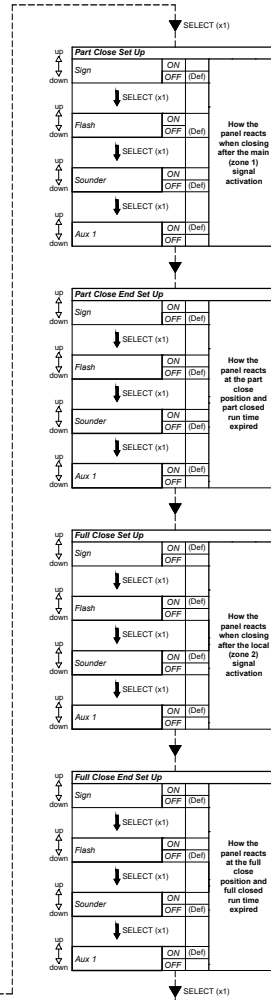

Title		
FDCP03 Edit All menu - FAST SET 5		
Date	01/08/2021	
Drawn by	DE	
Chk'd by	AP	
Drq #	FDCP 03 - Edit all - FAST SET 5	

ELLARD
Roundthorne Industrial Estate
Ellard House, Floats Road
Wythenshawe, Manchester
M23 9WB
Tel: 0161 945 4561, e-mail: technical@ellard.co.uk

EXIT PROGRAMMING