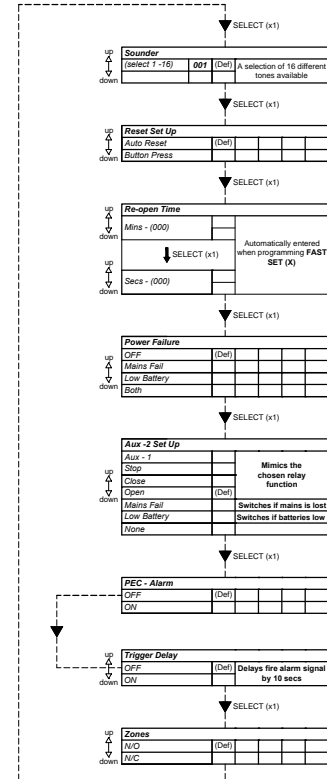

Title		
FDCP03 Edit All menu - FAST SET 5		
Date	01/08/2021	
Drawn by	DE	
Chk'd by	AP	
Drq #	FDCP 03 - Edit all - FAST SET 5	

ELLARD
Roundthorne Industrial Estate
Ellard House, Floats Road
Wythenshawe, Manchester
M23 9WB
Tel: 0161 945 4561, e-mail: technical@ellard.co.uk

EXIT PROGRAMMING