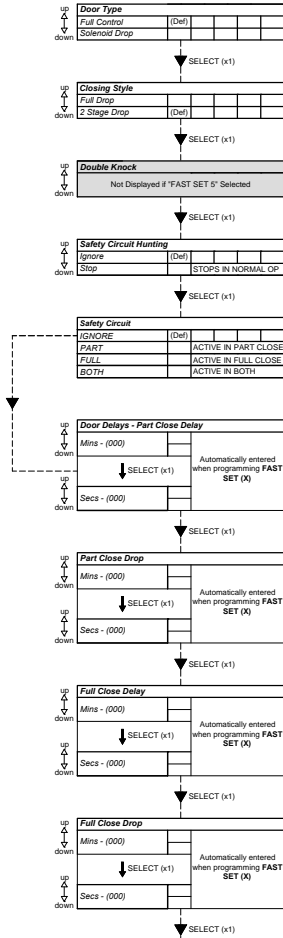

Title		
FDCP03 Edit All menu - FAST SET 5		
Date	01/08/2021	
Drawn by	DE	
Chk'd by	AP	
Drq #	FDCP 03 - Edit all - FAST SET 5	

ELLARD
Roundthorne Industrial Estate
Ellard House, Floats Road
Wythenshawe, Manchester
M23 9WB
Tel: 0161 945 4561, e-mail: technical@ellard.co.uk

EXIT PROGRAMMING